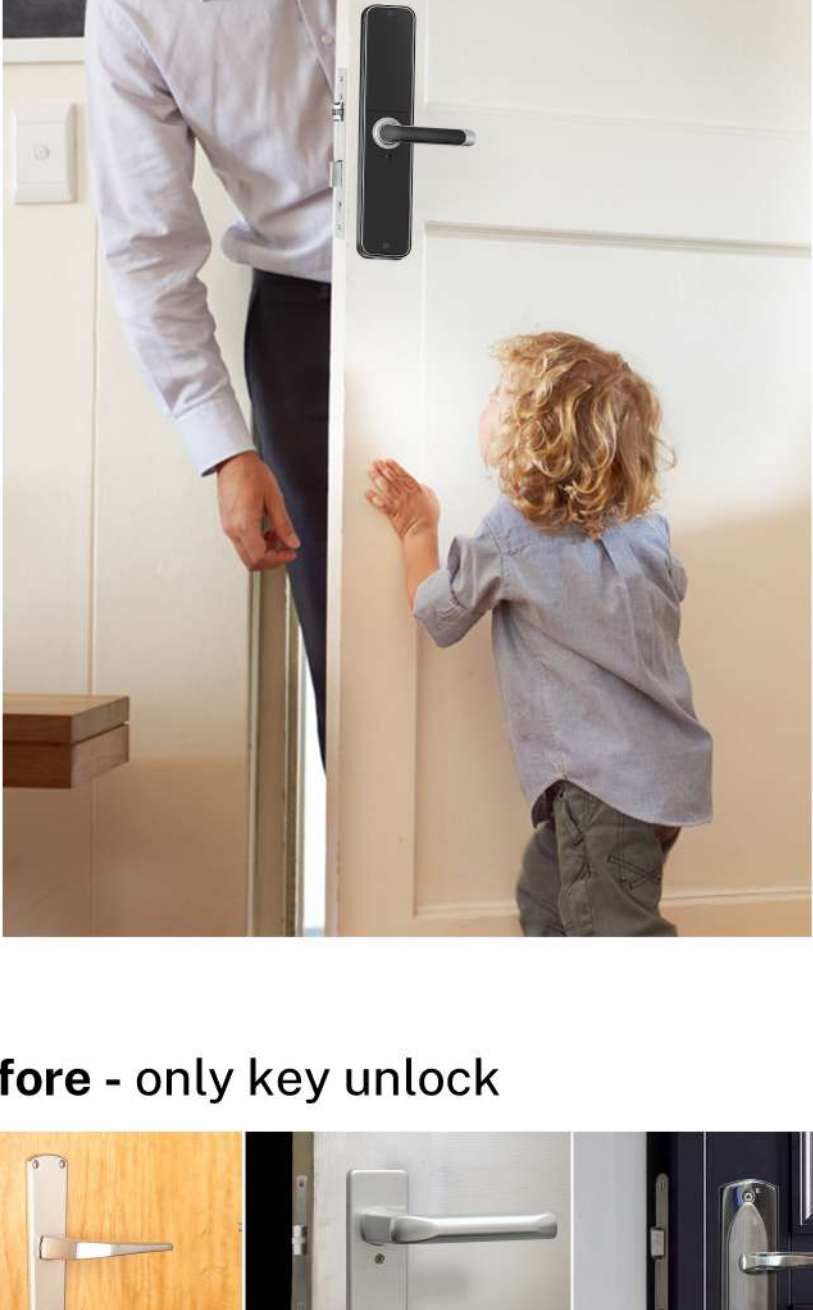

CHECK UNLOCKED RECORDS

Before - only key unlock