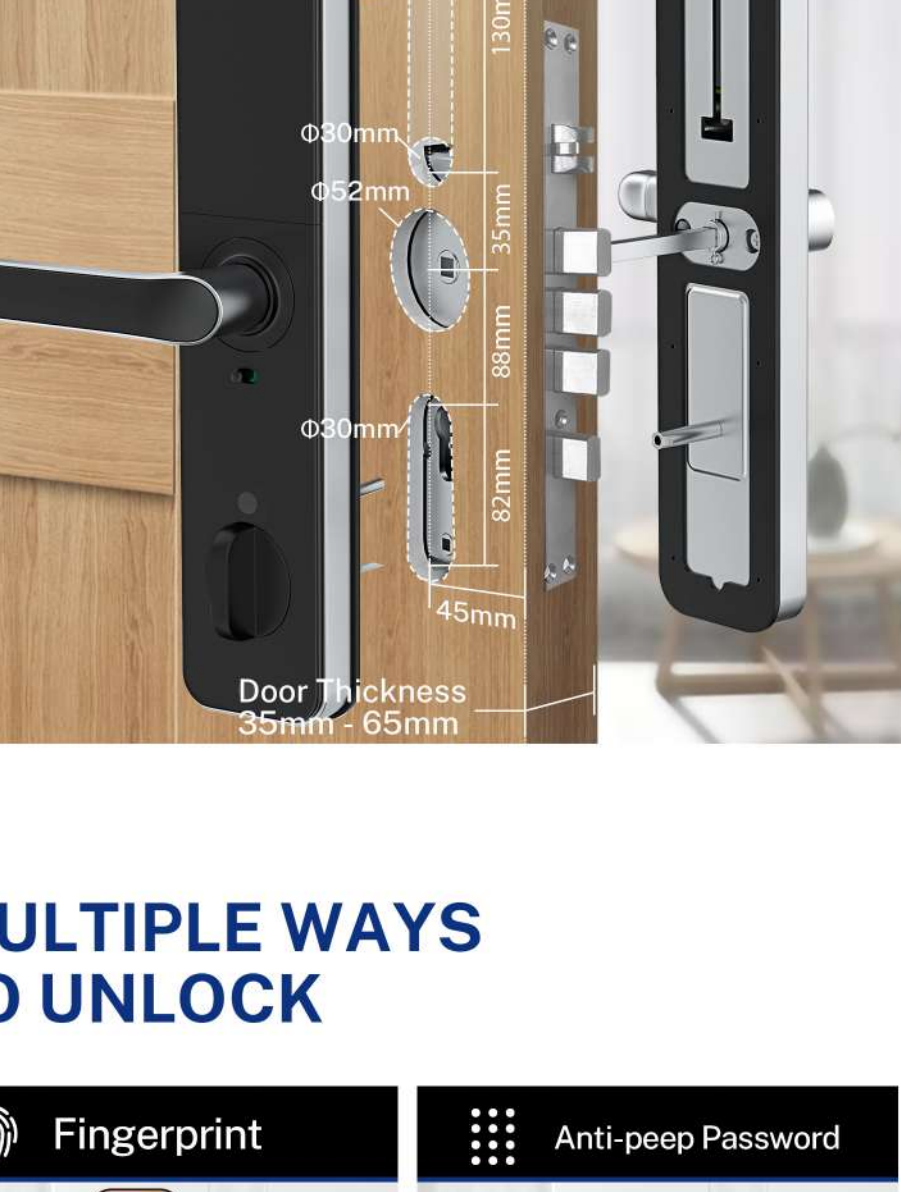

DIY INSTALLATION

EASY TO INSTALL WITH 1 SCREWDRIVER AND 2 SCREWS.