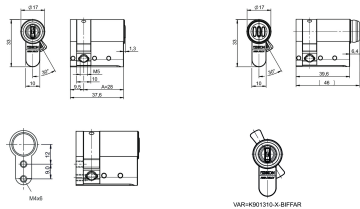

## Product description

- Available as rotary secured or electronic version (V=)
- Brass cylinder housing components
- Standard finish, satin nickel-plated (OF=MV)
- Basic cylinder length of 30 mm (A) (L=30) - Other installation lengths available - Adaptable housing kit
- Optional, differing basic cylinder length of 28 mm (A) (L=28)
- Standard locking cam position 45°; differing locking cam positions available in 30° and 45° steps
- Standard locking cam position (SST=8x45); differing locking cam position (SST=12x30) available
- Optionally available with double locking cam (VAR=K901310-X-BIFFAR)
- Optionally with SST=FZG possible
- Optionally available with anti drilling protection class 2 (AB=2)
- Cam made of break-proof, corrosion-resistant stainless steel
- Maintenance-free for up to 200,000 cycles
- Splash-proof IP54
- Dust and rain cover available (SUR=3) IP55
- Optionally available with two rearward M4 drill holes VAR=1901229-3-2MAL M4

## Scope of delivery

- 1 profile half-cylinder
- 1 cylinder fixing screw M5 x 85 mm