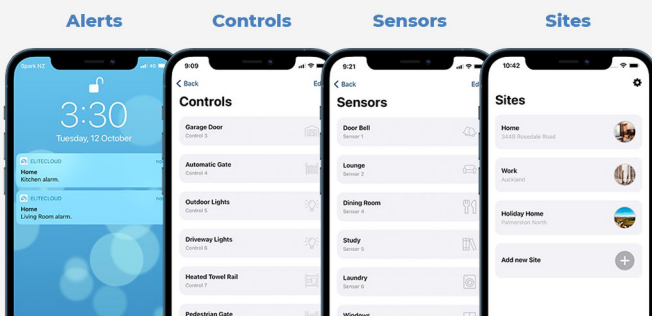

Optional App Interface Upgrade

EliteCloud

www.elitecloud.co.nz

- Plug & Play
- Pre-programmed
- Push notification alerts
- Apple or Android Compatible
- Proudly NZ Designed & Manufactured
- Select from more than 80 notification options
- Bank level encryption
- Hardware sold separately (order code EC-IoT)

EliteCloud

EC Long Range Wireless (optional accessories)

EC wireless series allows installers to specify professional, correctly positioned products without excessive labour, unpleasant trunking or conduit. With up to 500m range, almost any site can be accurately secured.