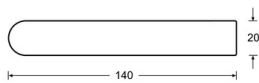

Fire protection fitting for narrow style doors

J-shaped handle with flat knob

Fire protection fitting for narrow style doors

J-shaped handle with flat knob

Product description

- The fire protection fitting for narrow style doors meets requirements for fire and smoke protection hardware in accordance with DIN 18273. The high-quality J-shaped handle on oval rose blends elegantly into any building. Durable brushed stainless steel as a modern and corrosion-resistant material is perfect for any environment where quality matters. This model is supplied with a flat knob.

Technical data

Exterior escutcheon	Flat knob
Protection rating	0
Handle	J-shaped
Type of cylinder	Profile cylinder
Handle spindle	9 mm
Material	Standard, brushed stainless steel
Mounting	Long plate
Distance	92 mm
DIN-direction	DIN left/right with spring assist