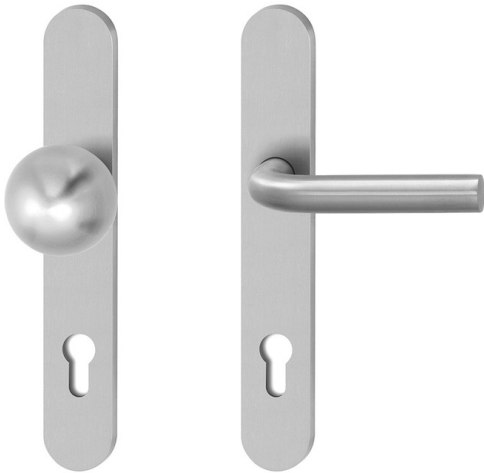

Fire protection fitting for narrow style doors

J-shaped handle with flat knob

Fire protection fitting for narrow style doors

J-shaped handle with flat knob

Product description

- The fire protection fitting for narrow style doors meets requirements for fire and smoke protection hardware in accordance with DIN 18273. The high-quality J-shaped handle on oval rose blends elegantly into any building. Durable brushed stainless steel as a modern and corrosion-resistant material is perfect for any environment where quality matters. This model is supplied with a flat knob.

Overview of Advantages

- Freely configurable to your door thickness
- Classic curved handle
- Meets requirements for fire and smoke protection Hardware in accordance with DIN 18273

Note

- Compatible with locks of series N1558

Technical data

Exterior escutcheon	Flat knob
Protection rating	0
Handle	J-shaped
Type of cylinder	Profile cylinder
Handle spindle	9 mm
Material	Standard, brushed stainless steel
Mounting	Long plate
Distance	92 mm
DIN-direction	DIN left/right with spring assist