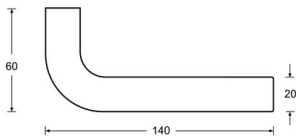

Fire protection fitting for narrow style doors

J-shaped handle with flat knob

Fire protection fitting for narrow style doors

J-shaped handle with flat knob

Product description

- The fire protection fitting for narrow style doors meets requirements for fire and smoke protection hardware in accordance with DIN 18273. The high-quality J-shaped handle on oval rose blends elegantly into any building. Durable brushed stainless steel as a modern and corrosion-resistant material is perfect for any environment where quality matters. This model is supplied with a flat knob.

Technical data

Exterior escutcheon	Flat knob
Protection rating	0
Handle	J-shaped
Type of cylinder	Profile cylinder
Handle spindle	9 mm
Material	Standard, brushed stainless steel
Mounting	Long plate
Distance	92 mm
DIN-direction	DIN left/right with spring assist