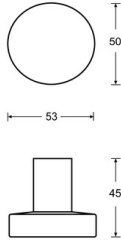

Fire protection fitting for narrow style doors

J-shaped handle with flat knob

Fire protection fitting for narrow style doors

J-shaped handle with flat knob

Product description

- The fire protection fitting for narrow style doors meets requirements for fire and smoke protection hardware in accordance with DIN 18273. The high-quality J-shaped handle on oval rose blends elegantly into any building. Durable brushed stainless steel as a modern and corrosion-resistant material is perfect for any environment where quality matters. This model is supplied with a flat knob.

Technical data

Exterior escutcheon	Flat knob
Protection rating	0
Handle	J-shaped
Type of cylinder	Profile cylinder
Handle spindle	9 mm
Material	Standard, brushed stainless steel
Mounting	Long plate
Distance	92 mm
DIN-direction	DIN left/right with spring assist