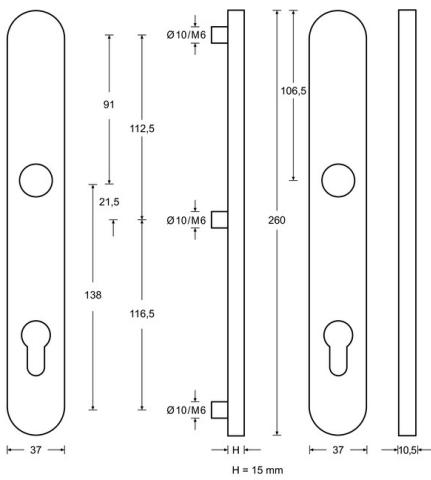

Fire protection fitting for narrow style doors

J-shaped handle with flat knob

Fire protection fitting for narrow style doors

J-shaped handle with flat knob

Product description

- The fire protection fitting for narrow style doors meets requirements for fire and smoke protection hardware in accordance with DIN 18273. The high-quality J-shaped handle on oval rose blends elegantly into any building. Durable brushed stainless steel as a modern and corrosion-resistant material is perfect for any environment where quality matters. This model is supplied with a flat knob.

Technical data

Exterior escutcheon	Flat knob
Protection rating	0
Handle	J-shaped
Type of cylinder	Profile cylinder
Handle spindle	9 mm
Material	Standard, brushed stainless steel
Mounting	Long plate
Distance	92 mm
DIN-direction	DIN left/right with spring assist