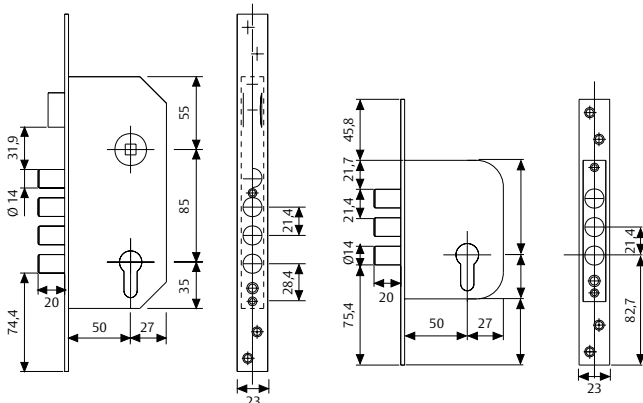

Single point mortise locks

ASSA ABLOY

R200B - R20AB - R201B Series

- » Four roller bolts in nickel plated steel. Ø 14mm. diameter.
- » Three roller bolts in R101B and R201B model.
- » Mechanisms protected in zinc plated steel closed case in R200B model and galvanised steel closed case in R100B model.
- » R201B and R101B have open cases that include top and bottom protective lids.
- » Models R200B and R201B include E700L security escutcheon.
- » Models R100B and R101B include E300L security escutcheon.
- » Locks with rounded edge faceplate and strike plates are also available.
- » Single hole strike plates are also available (One single hole in the strike for the four roller bolts)
- » Panic model also available (R20AB).
- » Anticard latchbolt available (R200B).

Classification

3 S 7 1 0 C 6 B C 2 0

R200B - R201B

Cylinder	Backset	Finish	Product code	Product code
T60	60	50	LT	R200B566L R201B566L
T60	60	50	AI	R200B566AI R201B566AI
T60	60	50	LN	R200B566N R201B566N
T60	70	50	LT	R200B567L R201B567L
T60	60	50	NE	R200B566NE
T60	60	60	LT	R200B666L R201B666L
T60	60	50	LA	R200B566LA
S/C	--	50	LT	R200B5SCL R201B5SCL
S/C	--	50	LA	R200B5SCLA R201B5SCLA
S/C	--	50	LN	R200B5SCN R201B5SCN
S/C	--	50	NE	R200B5SCNE