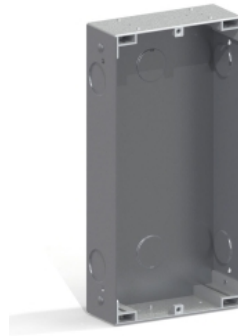

### DUOX PLUS CONNECTOR

Ref: 9447

Necessary to mount the monitor on the wall surface.

[+ INFO](#)