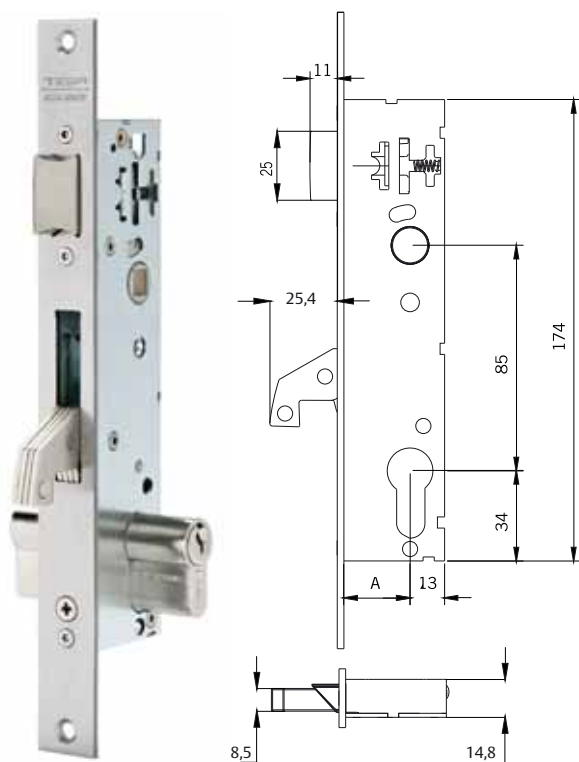

## Swinging hook - narrow case

#### Features:

- » Reinforced hook.
- » New reversible latch.
- » The cases, with 15mm of wide, reduce the aluminium mechanization.
- » Face plate and strike plates made in stainless steel.
- » Two E-190 cylinder oval roses included.
- » 30 x 40 cylinder.

Options				
Backsets	20	25	30	35
Cylinder cam	15 mm			
Latch	Narrow	Adjustable		
Accessories				
Escutcheons	E190	E205	E210	E240
Strikes	C22	T21	Electric	Adjustable

2240BE	Cylinder	Backset	Product code	CYL	STR.	ESC
	TE-5	20	2240BE205SI	•	A	•
		25	2240BE255SI	•	A	•
		30	2240BE305SI	•	A	•
		35	2240BE355SI	•	A	•
	Cylinder not included	20	4240BE205SI		A	•
		25	4240BE255SI		A	•
		30	4240BE305SI		A	•
		35	4240BE355SI		A	•

2241BE	Cylinder	Backset	Product code	CYL	STR.	ESC
	TE-5	20	2241BE205SI	•	A	•
		25	2241BE255SI	•	A	•
		30	2241BE305SI	•	A	•
		35	2241BE355SI	•	A	•
	Cylinder not included	20	4241BE205SI		A	•
		25	4241BE255SI		A	•
		30	4241BE305SI		A	•
		35	4241BE355SI		A	•