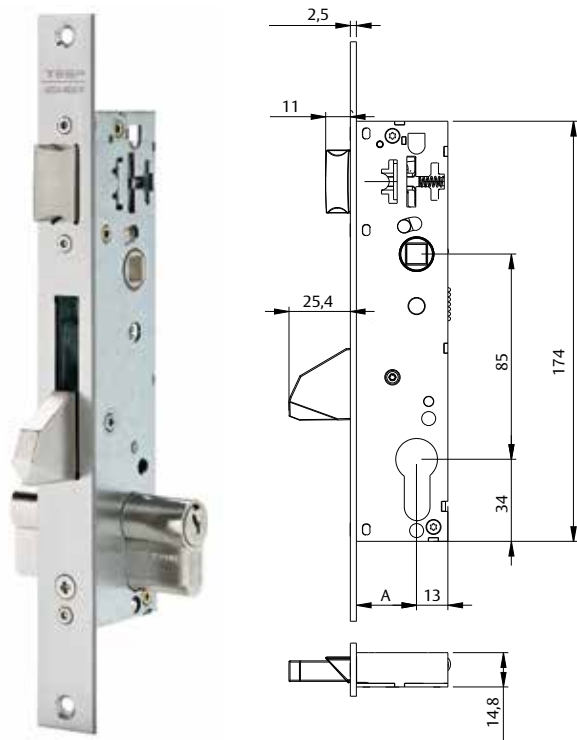

Single point lock

Swinging deadbolt - narrow case

2210BE Series

Features:

- » Swinging deadbolt
- » New reversible latch.
- » The cases, with 15mm of wide, reduce the aluminium mechanization.
- » Face plate and strike plates made in stainless steel.
- » Two E-190 cylinder oval roses included.
- » 30 x 40 cylinder.

Options				
Backsets	20	25	30	35
Cylinder cam	15 mm			
Latch	Narrow	Adjustable		
Accessories				
Escutcheon	E190	E205	E210	E240
Strikes	C22	T21	Electric	Adjustable

E210 escutcheon details

Remarked: "Express 5" service.

Non remarked: 15 working days maximum.

Model	Cylinder	Backsets	Product code	CYL	STR.	ESC
2210BE	TE-5	20	2210BE203AI	•	A	•
		25	2210BE253AI	•	A	•
		30	2210BE303AI	•	A	•
	Cylinder not included	20	4210BE203AI		A	•
		25	4210BE253AI		A	•
		30	4210BE303AI		A	•
2211BE	TE-5	20	2211BE203AI	•	A	•
		25	2211BE253AI	•	A	•
		30	2211BE303AI	•	A	•
	Cylinder not included	20	4211BE203AI		A	•
		25	4211BE253AI		A	•
		30	4211BE303AI		A	•
2214BE	Cylinder not included	20	2214BE20AI	•	A	
		25	2214BE25AI	•	A	
		30	2214BE30AI	•	A	
		35	2214BE35AI	•	A	
2215BE	Cylinder not included	20	2215BE20AI	•	A	
		25	2215BE25AI	•	A	
		30	2215BE30AI	•	A	
		35	2215BE35AI	•	A	
2216BE	TE-5	20	2216BE203AI	•	B	•
		25	2216BE253AI	•	B	•
		30	2216BE303AI	•	B	•
	Cylinder not included	20	4216BE203AI		B	•
		25	4216BE253AI		B	•
		30	4216BE303AI		B	•
2218BE	Cilindro no incluido	20	2218BE20AI	•	B	
2219BE	TE-5	20	2219BE203AI	1	•	
		25	2219BE253AI	1	•	
		30	2219BE303AI	1	•	
	Cylinder not included	20	4219BE203AI		•	
		25	4219BE253AI		•	
		30	4219BE303AI		•	

CYL: cylinder TE5 50303040N // 1: 50304010N // STR.: stainless steel strikes
A = C2210BEAI // B = C2216BEAI // ESC: 1units E21000NE escutcheon