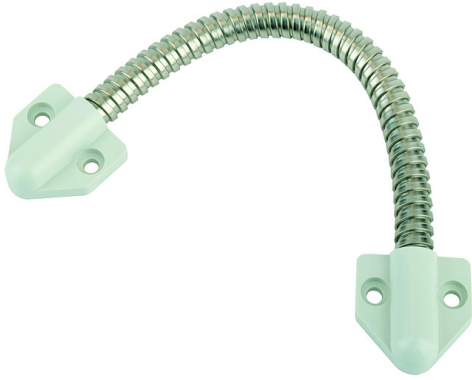

# Single part cable connector for surface installation

## Product description

For direct power transmission from the door frame to the door leaf. Rust-resistant, flexible metal hose. Fixing caps for mounting on door frame and door leaf.

## Note

- Fixing cap for cable cross-section 7 mm

## Technical data

Version	White fixing caps for metal tubes brass nickel-plated
Inside diameter	7 mm

Article number	10318-2-----00
EAN	4042203195660