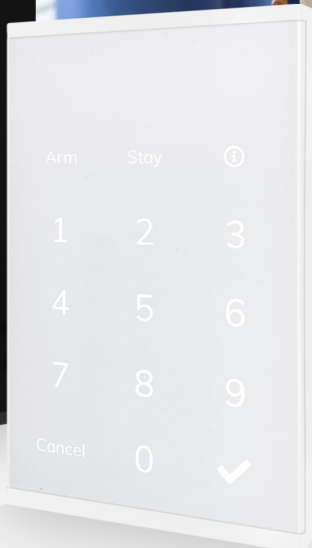

# Slimline Touch Interface

EC-KP W & EC-KP B

 infinity series  
powered by EliteControl

Security Keypad for Infinity Series EC Control Panels

EC-KP B

EC-KP W

## Features

- Multiple display/sleep options
- Aligns with many light switch plates
- Adjustable brightness & beep tone
- Simple surface mount installation
- Compatible with multiple alarm types
- Supports traditional 'address' programming
- New Zealand designed & manufactured
- Available in white or black