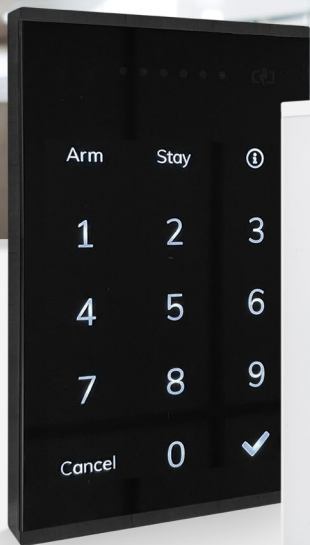

# Slimline Touch Interface

EC-KP W & EC-KP B

 infinity series  
powered by EliteControl

Security Keypad for Infinity Series EC Control Panels

EC-KP B

EC-KP W

## Features

- Multiple display/sleep options
- Aligns with many light switch plates
- Adjustable brightness & beep tone
- Simple surface mount installation
- Compatible with multiple alarm types
- Supports traditional 'address' programming
- New Zealand designed & manufactured
- Available in white or black

### Specifications

- 12VDC (powered from alarm panel)
- Connects to EC-i, ESX V2, ESL or Runner bus
- Hardwire up to 300m from control panel
- Direct fix or fits standard vertical flush box
- Mounting height: 1.2 to 1.5m
- Self calibrating when attached to backplate