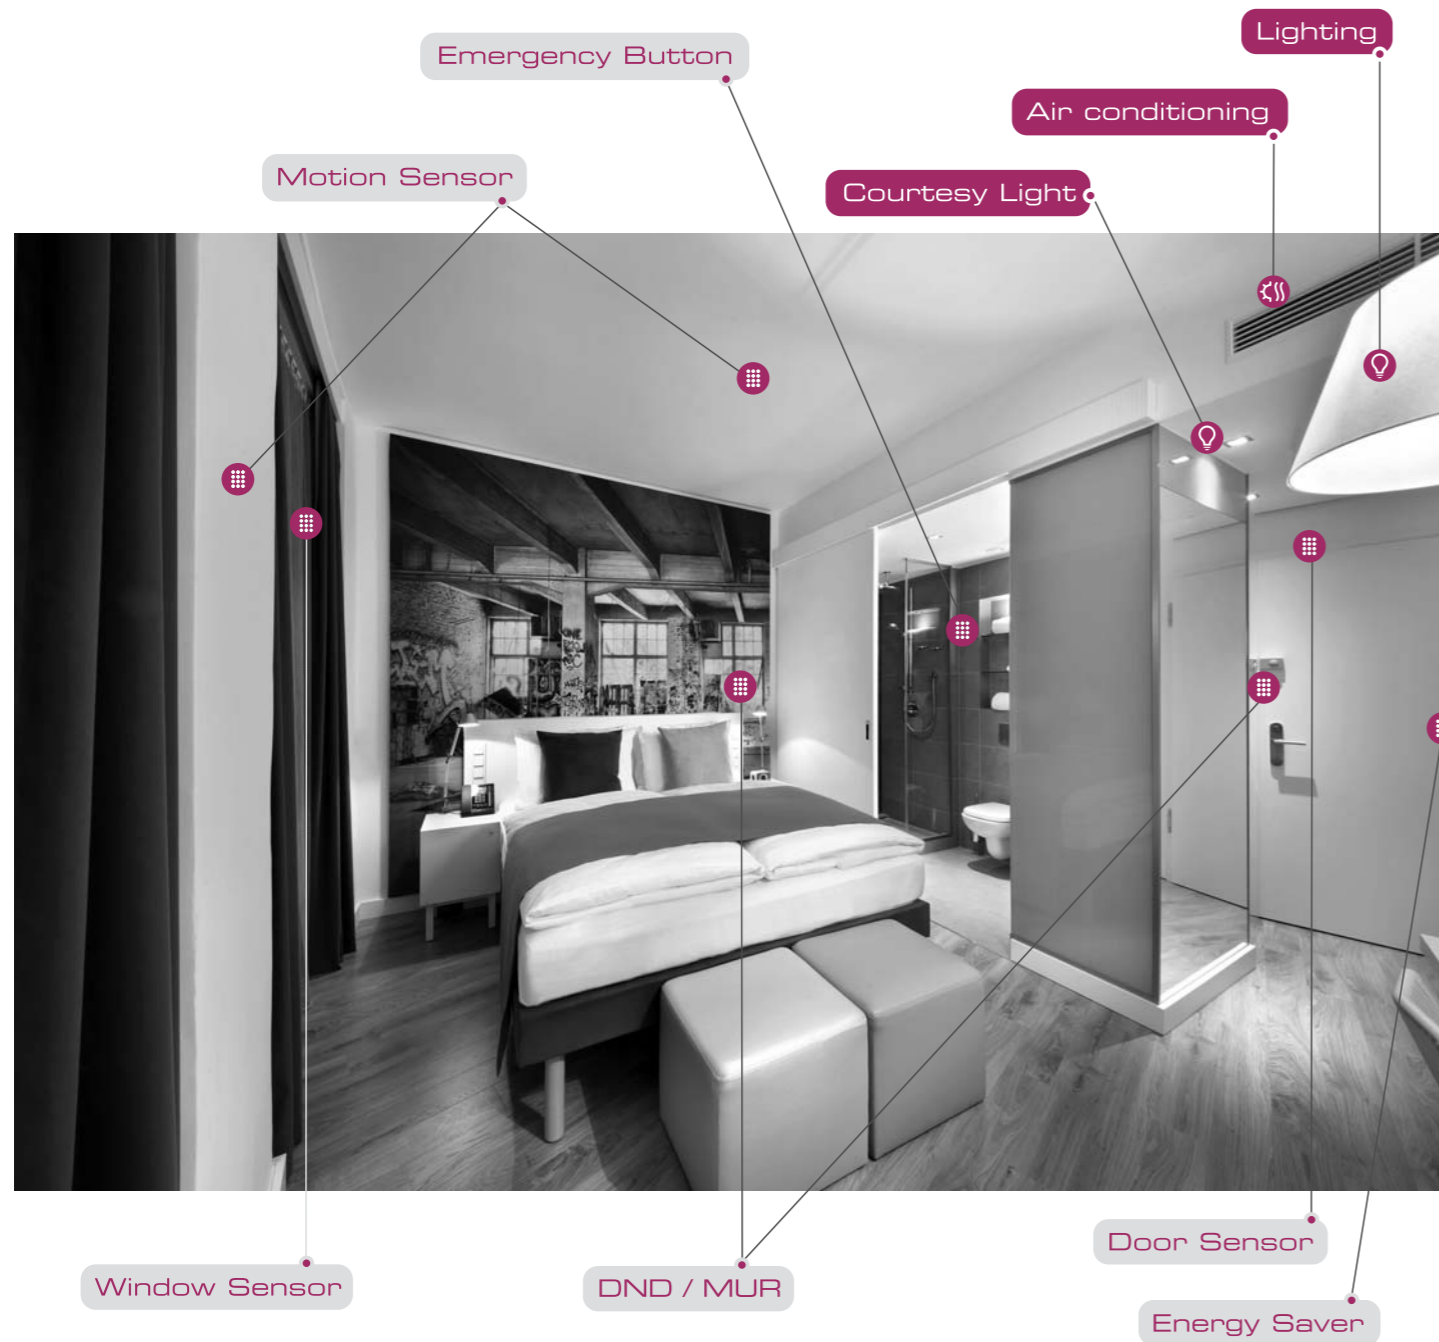

Optimised installation model for **energy saving** and **guest comfort**.

## energy saver SIMPLE | MIFARE

The OMNITEC ECO energy saving range is a series of independent devices that can save you up to **30% in electricity consumption** in the rooms where they are installed.

The **ECO range** consists of 2 technically different models:

- **Simple:** Activated with any card inserted in the accommodation
- **MiFare:** Operates exclusively with MiFare cards, without reading authorisation

### features

- Recessed model
- 1 output relay
- Courtesy light: 15-30 seconds
- Charge current: 16A
- LED indicator
- Available in different colours