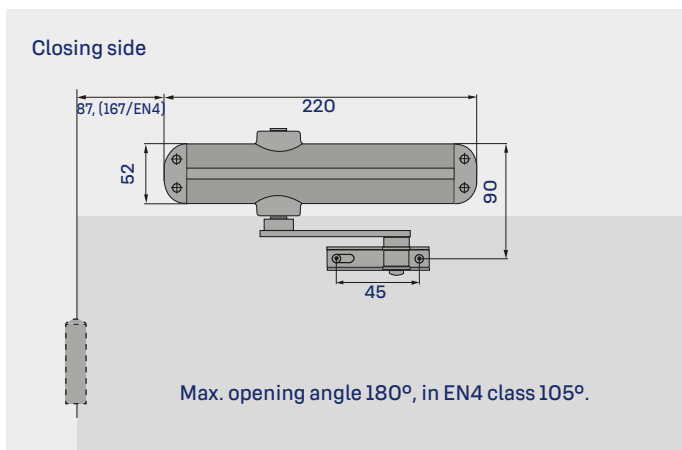

ABLOY® DC120 door closer

Interior light-weight doors with a maximum weight 80 kg and door leaf width 1100 mm.

Features

- Closing force EN 2/3/4 according to EN1154
- Separate adjusting valves for closing and latching speed
- Can be installed on door or on frame
- Back check (BC) as standard
- Arm is included in the package
- Silver colour

Installation

Dimensions