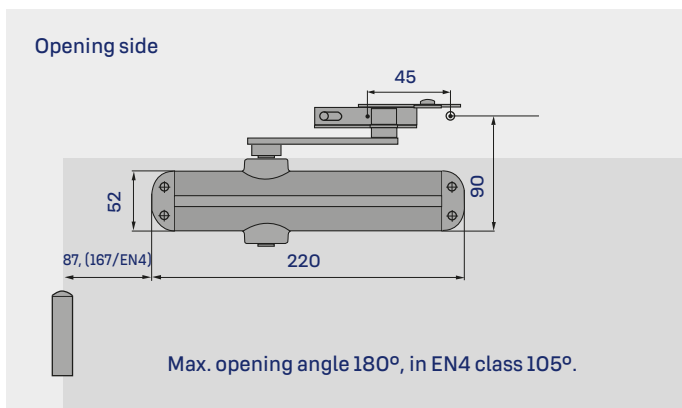

ABLOY® DC120 door closer

Interior light-weight doors with a maximum weight 80 kg and door leaf width 1100 mm.

Features

- Closing force EN 2/3/4 according to EN1154
- Separate adjusting valves for closing and latching speed
- Can be installed on door or on frame
- Back check (BC) as standard
- Arm is included in the package
- Silver colour

Installation

Dimensions