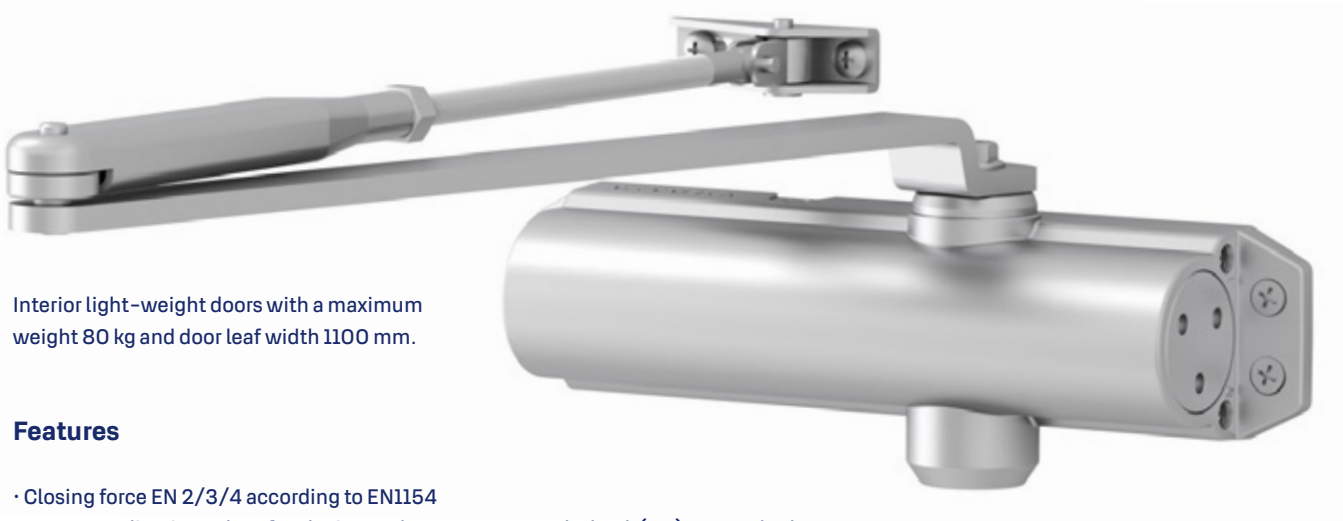

ABLOY® DC120 door closer

Interior light-weight doors with a maximum weight 80 kg and door leaf width 1100 mm.

Features

- Closing force EN 2/3/4 according to EN1154
- Separate adjusting valves for closing and latching speed
- Can be installed on door or on frame
- Back check (BC) as standard
- Arm is included in the package
- Silver colour

Installation

Dimensions